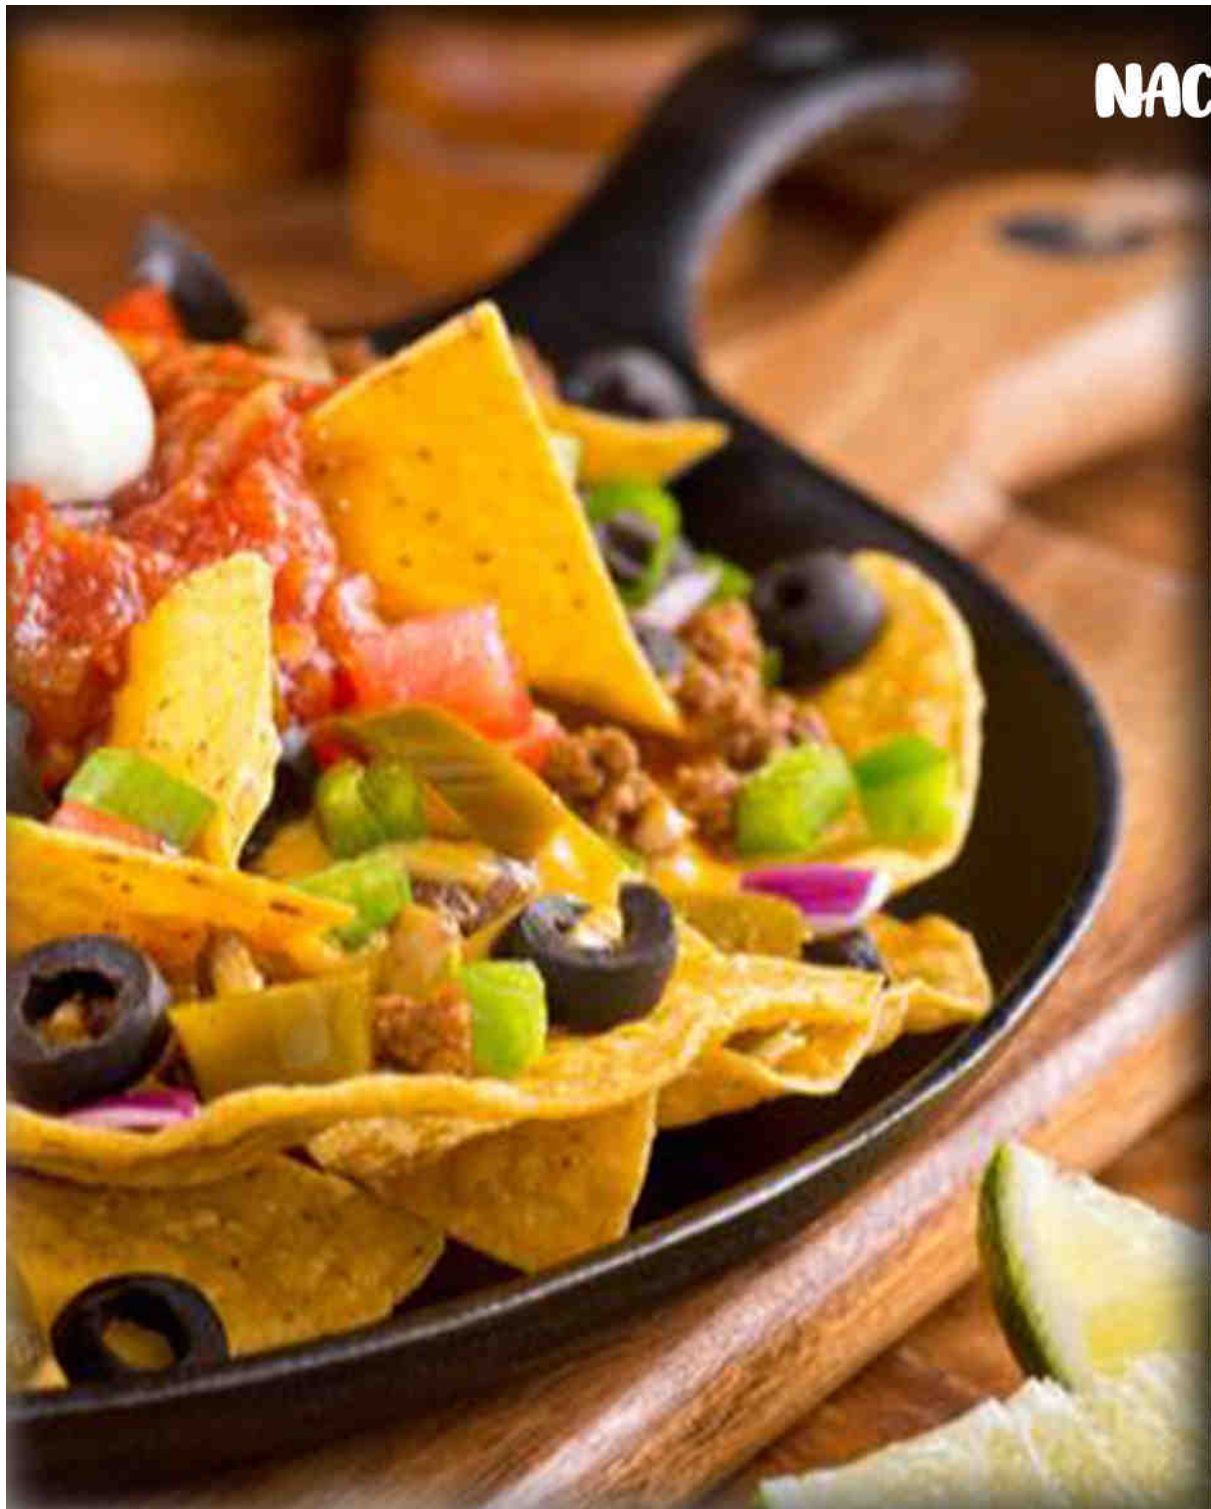

NACHOS

CHEESE NACHOS

Loaded with Cheese

110

FUSION NACHOS

*Bell pepper, Onion, Mint
& Cheese Sauce*

90

LOADED NACHOS

*Fully Loaded with the works ... All
your veggies topped with Cheese,
Mayo & pickle*

125

TEX MEX NACHOS

*All your veggies topped with Corn,
Cheese, Chipotle & Chilli Sauce...
Spicy!!!*

125

RELISH NACHOS

*A combo of Mint, Cheese & Salsa
... relish different flavours in every
bite*

90

FIERY NACHOS

*More Spicy!!! U ask? (All your veggies
topped with Cheese, Mayo, Hot Chilli &
pickle)*

125